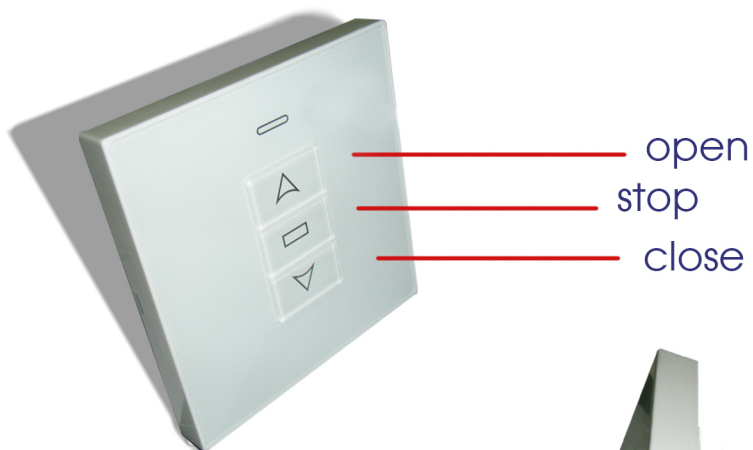

ARENS

A203 CONTROL BUTTON

Size: 86W x 86L x 37H