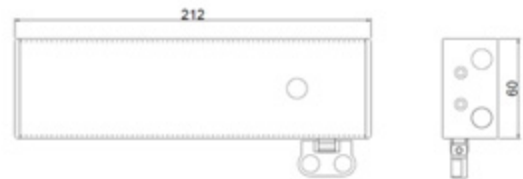

SPECIFICATIONS

- Used Ø6mm Heleflex Cable contained inside the Ø12mm Aluminium Tubing
- Can operate up to 4-6 sashes of windows
- Can be used with Arens chain box and other opener
- Max push / pull 2000N / 450N
- Retention Force up to 2000N
- Simple to install
- Easy connector of the Aluminium tubing to the chain openers
- Available color : Grey other colors available

■ Double link stainless steel chain

Double Link Chain Opener HDC-1 (300mm-350mm)

■ Dimension

CHAIN OPENER

HMO - 2 MINI OPERATOR GEAR