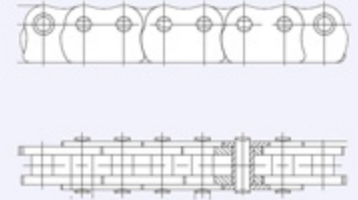

SPECIFICATIONS

- Used Ø6mm Heleflex Cable contained inside the Ø12mm Aluminium Tubing
- Can operate up to 4-6 sashes of windows
- Can be used with Arens chain box and other opener
- Max push / pull 2000N / 450N
- Retention Force up to 2000N
- Simple to install
- Easy connector of the Aluminium tubing to the chain openers
- Available color : Grey other colors available

■ Double link stainless steel chain

Double Link Chain Opener HDC-1 (300mm-350mm)

■ Dimension

CHAIN OPENER

HMO - 2 MINI OPERATOR GEAR